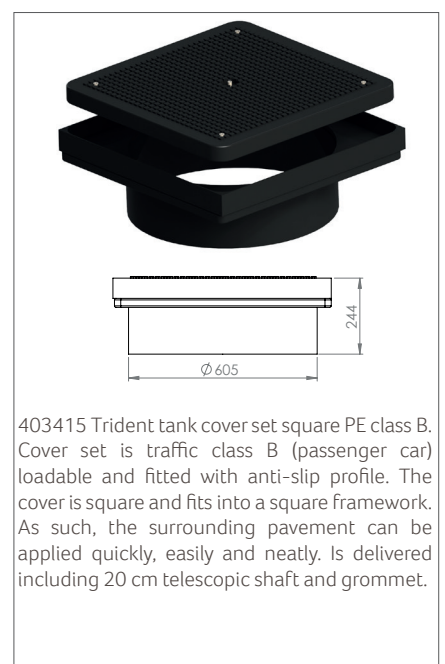

VARITANK COVERS

A suitable and (child) safe cover for every Varitank