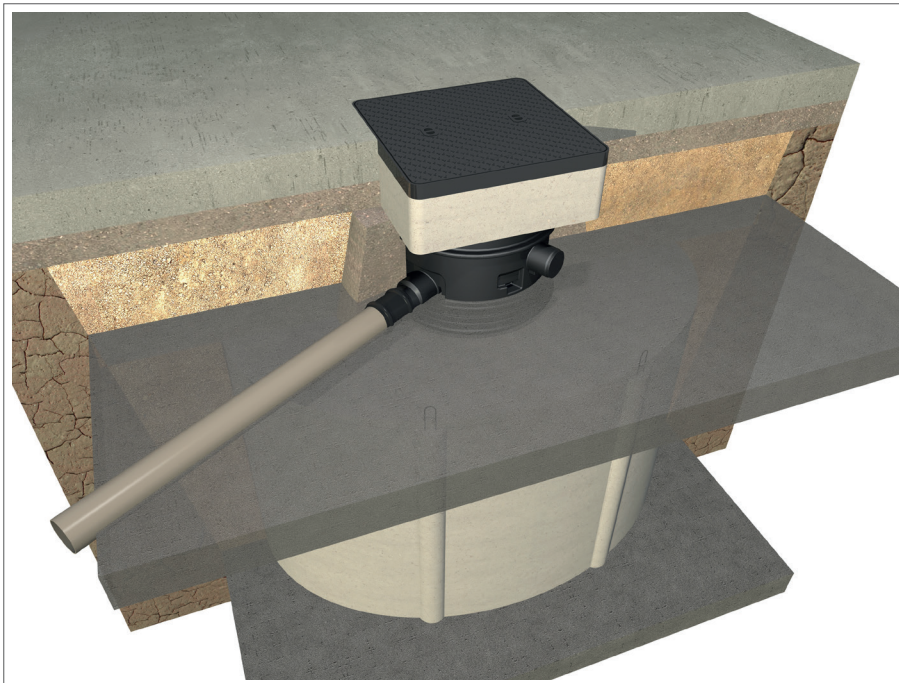

VARITANK COVERS

A suitable and (child) safe cover for every Varitank