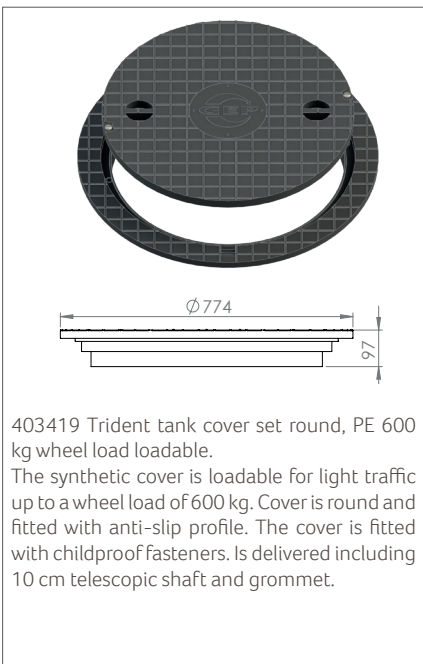

VARITANK COVERS

A suitable and (child) safe cover for every Varitank

ORDER DETAILS

Art nr	NAME	PG
403433	Varitank cover set round, garden cover with tap	3
403419	Varitank cover set round, PE 600 kg wheel load taxable	3
403423	Varitank cover set square PE in concrete frame class B	3
403415	Varitank cover set square PE class B traffic	3

VARITANK COVERS

A suitable and (child) safe cover for every Varitank

403417 Trident tank cover set square clinker cover.

The aluminium cover provides the ideal basis to “invisibly” process the cover into a clinker paving. The cover is square and fits into a square framework. The inner framework offers room to clinkers up to 10 cm thick. Is delivered including 20 cm telescopic shaft and grommet.

403418 Trident tank cover set square grass cover.

The aluminium grass cover provides the ideal basis to “invisibly” process the cover into a lawn. The cover is square and fits into a square framework. The inner framework offers room to the drainage plate, geotextiles and the grass. Is delivered including 20 cm telescopic shaft, grommet, drainage plate and geotextiles.

403428 Trident tank cover set round, class D cast iron.

The cover set is entirely made of cast iron and provides a round frill with a hinged cover. The round frill telescopically fits onto the Trident tank shaft and is perfectly suitable to be processed into a tarmac layer, the complete set is class D (heavy traffic) loadable.