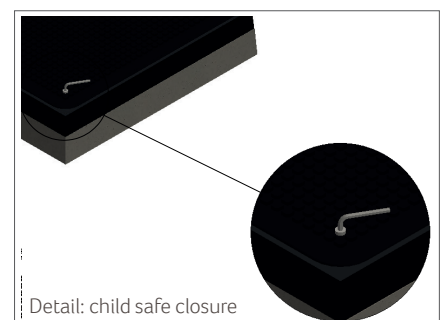

Detail: child safe closure