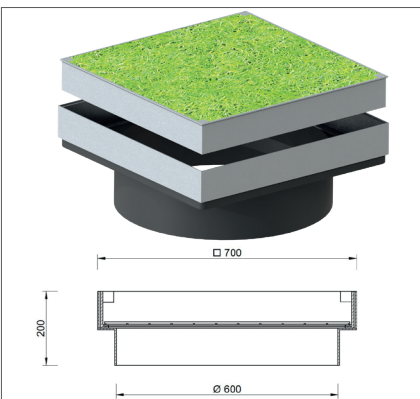

VARITANK COVERS

A suitable and (child) safe cover for every Varitank

403417 Trident tank cover set square clinker cover.

The aluminium cover provides the ideal basis to “invisibly” process the cover into a clinker paving. The cover is square and fits into a square framework. The inner framework offers room to clinkers up to 10 cm thick. Is delivered including 20 cm telescopic shaft and grommet.

403418 Trident tank cover set square grass cover.

The aluminium grass cover provides the ideal basis to “invisibly” process the cover into a lawn. The cover is square and fits into a square framework. The inner framework offers room to the drainage plate, geotextiles and the grass. Is delivered including 20 cm telescopic shaft, grommet, drainage plate and geotextiles.

403428 Trident tank cover set round, class D cast iron.

The cover set is entirely made of cast iron and provides a round frill with a hinged cover. The round frill telescopically fits onto the Trident tank shaft and is perfectly suitable to be processed into a tarmac layer, the complete set is class D (heavy traffic) loadable.

403426 Trident tank cover set square class D400 + pressure distribution plate.

Round cast iron cover in square cover framework made of cast iron and concrete. Cover construction is traffic class D (heavy traffic) and fitted with an extra base frame made of concrete, which offer ultimate protection of the borehole against significant weight loads.