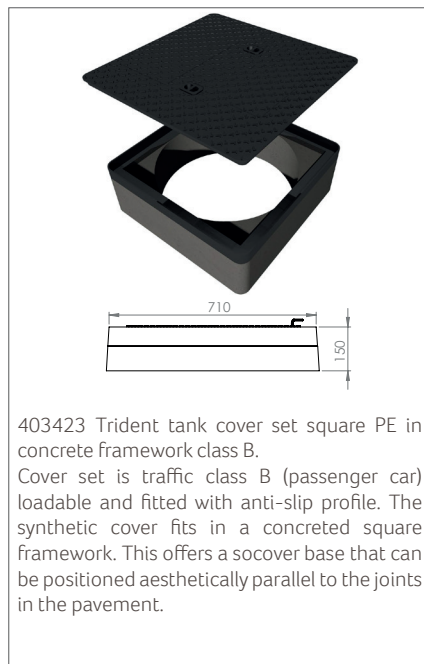

VARITANK COVERS

A suitable and (child) safe cover for every Varitank