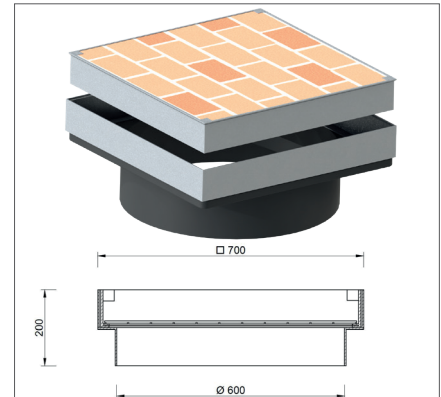

VARITANK COVERS

A suitable and (child) safe cover for every Varitank

403417 Trident tank cover set square clinker cover.

The aluminium cover provides the ideal basis to “invisibly” process the cover into a clinker paving. The cover is square and fits into a square framework. The inner framework offers room to clinkers up to 10 cm thick. Is delivered including 20 cm telescopic shaft and grommet.

403418 Trident tank cover set square grass cover.

The aluminium grass cover provides the ideal basis to “invisibly” process the cover into a lawn. The cover is square and fits into a square framework. The inner framework offers room to the drainage plate, geotextiles and the grass. Is delivered including 20 cm telescopic shaft, grommet, drainage plate and geotextiles.

403428 Trident tank cover set round, class D cast iron.

The cover set is entirely made of cast iron and provides a round frill with a hinged cover. The round frill telescopically fits onto the Trident tank shaft and is perfectly suitable to be processed into a tarmac layer, the complete set is class D (heavy traffic) loadable.

403426 Trident tank cover set square class D400 + pressure distribution plate.

Round cast iron cover in square cover framework made of cast iron and concrete. Cover construction is traffic class D (heavy traffic) and fitted with an extra base frame made of concrete, which offer ultimate protection of the borehole against significant weight loads.