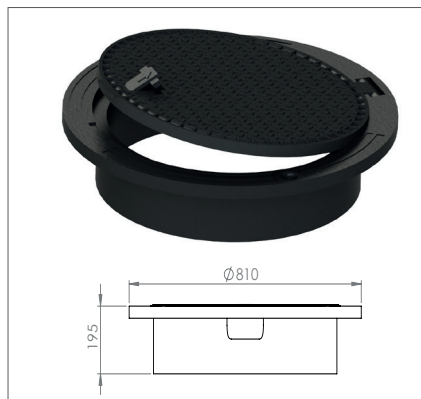

VARITANK COVERS

A suitable and (child) safe cover for every Varitank

403417 Trident tank cover set square clinker cover.

The aluminium cover provides the ideal basis to “invisibly” process the cover into a clinker paving. The cover is square and fits into a square framework. The inner framework offers room to clinkers up to 10 cm thick. Is delivered including 20 cm telescopic shaft and grommet.

403418 Trident tank cover set square grass cover.

The aluminium grass cover provides the ideal basis to “invisibly” process the cover into a lawn. The cover is square and fits into a square framework. The inner framework offers room to the drainage plate, geotextiles and the grass. Is delivered including 20 cm telescopic shaft, grommet, drainage plate and geotextiles.

403428 Trident tank cover set round, class D cast iron.

The cover set is entirely made of cast iron and provides a round frill with a hinged cover. The round frill telescopically fits onto the Trident tank shaft and is perfectly suitable to be processed into a tarmac layer, the complete set is class D (heavy traffic) loadable.

403426 Trident tank cover set square class D400 + pressure distribution plate.

Round cast iron cover in square cover framework made of cast iron and concrete. Cover construction is traffic class D (heavy traffic) and fitted with an extra base frame made of concrete, which offer ultimate protection of the borehole against significant weight loads.