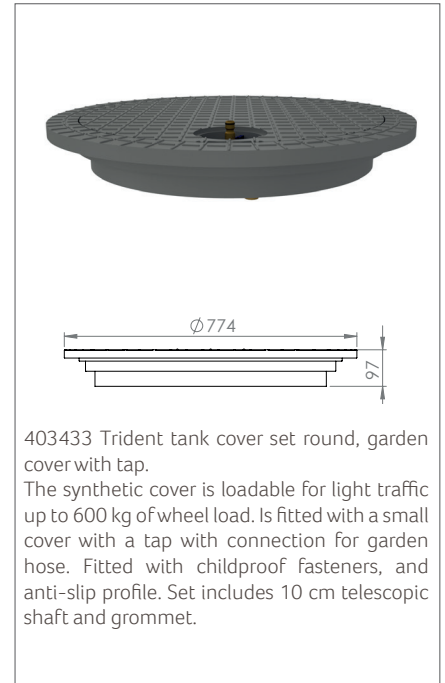

VARITANK COVERS

A suitable and (child) safe cover for every Varitank