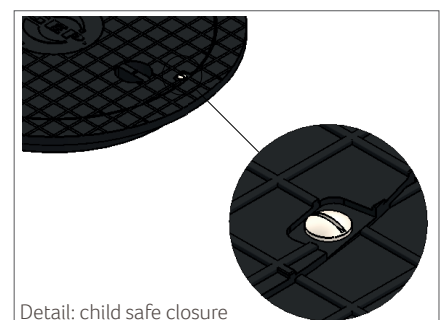

VARITANK COVERS

A suitable and (child) safe cover for every Varitank

403417 Trident tank cover set square clinker cover.

The aluminium cover provides the ideal basis to “invisibly” process the cover into a clinker paving. The cover is square and fits into a square framework. The inner framework offers room to clinkers up to 10 cm thick. Is delivered including 20 cm telescopic shaft and grommet.

403418 Trident tank cover set square grass cover.

The aluminium grass cover provides the ideal basis to “invisibly” process the cover into a lawn. The cover is square and fits into a square framework. The inner framework offers room to the drainage plate, geotextiles and the grass. Is delivered including 20 cm telescopic shaft, grommet, drainage plate and geotextiles.

403428 Trident tank cover set round, class D cast iron.

The cover set is entirely made of cast iron and provides a round frill with a hinged cover. The round frill telescopically fits onto the Trident tank shaft and is perfectly suitable to be processed into a tarmac layer, the complete set is class D (heavy traffic) loadable.

403426 Trident tank cover set square class D400 + pressure distribution plate.

Round cast iron cover in square cover framework made of cast iron and concrete. Cover construction is traffic class D (heavy traffic) and fitted with an extra base frame made of concrete, which offer ultimate protection of the borehole against significant weight loads.