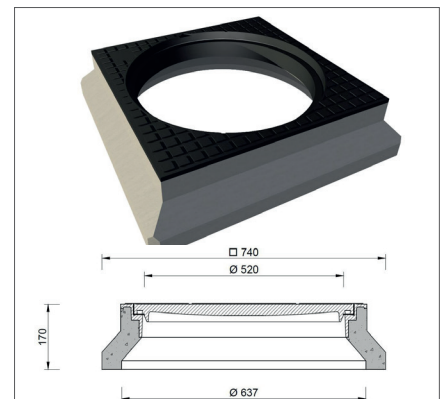

VARITANK COVERS

A suitable and (child) safe cover for every Varitank

403417 Trident tank cover set square clinker cover.

The aluminium cover provides the ideal basis to “invisibly” process the cover into a clinker paving. The cover is square and fits into a square framework. The inner framework offers room to clinkers up to 10 cm thick. Is delivered including 20 cm telescopic shaft and grommet.

403418 Trident tank cover set square grass cover.

The aluminium grass cover provides the ideal basis to “invisibly” process the cover into a lawn. The cover is square and fits into a square framework. The inner framework offers room to the drainage plate, geotextiles and the grass. Is delivered including 20 cm telescopic shaft, grommet, drainage plate and geotextiles.

403428 Trident tank cover set round, class D cast iron.

The cover set is entirely made of cast iron and provides a round frill with a hinged cover. The round frill telescopically fits onto the Trident tank shaft and is perfectly suitable to be processed into a tarmac layer, the complete set is class D (heavy traffic) loadable.

403426 Trident tank cover set square class D400 + pressure distribution plate.

Round cast iron cover in square cover framework made of cast iron and concrete. Cover construction is traffic class D (heavy traffic) and fitted with an extra base frame made of concrete, which offer ultimate protection of the borehole against significant weight loads.